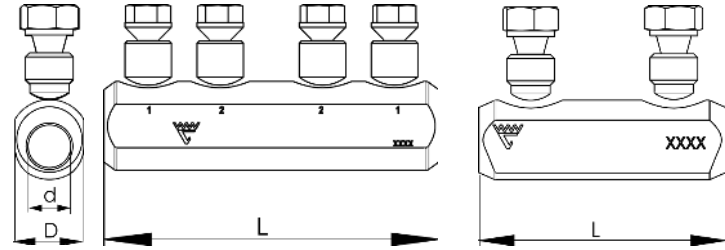

ELPRESS®

Product Datasheet

Shearbolt connectors 10 - 240 mm² (pre-threaded screw)

Cable type round mm ²	Cable type sector mm ²	Name	Screen conductor mm ²	Screen conductor mm ² (with filling piece)	d (mm)	D	L	s	Pcs/pack
10-50	16-50	SC50R50S	10-35		10,7	17,3	62	32	10
35-95	50-95	SC95N	57-95	16-35 (SC95N/PEN)	16,8	23,0	69	31	1
70-150	70-150	SC150N	120-146	21-95 (SC150N/PEN)	19,5	23,0	80	39	1
95-240	120-240	SC240N		29-146 (SC240/PEN)	25,0	33,1	144	70	1

s = strip length

ELPRESS®