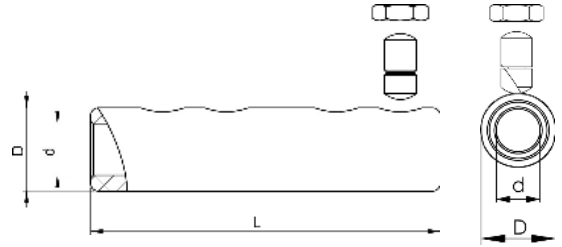

ELPRESS[®]

Product Datasheet

Shearbolt connectors 10 - 630 mm² (reversible screw)

Cable type round mm ²	Cable type sector mm ²	Name	Screen conductor	Screen conductor (with filling piece)	d (mm)	D	L	s	Pcs/pack
50-95	50-95	SC95R95S	70-95	16-57 (SC95N/PEN)	16,0	27,0	114	58	1
95-150	95-120	SC150R95S	70-95		16,0	27,0	114	58	1
185-240	120-185	SC240R185S			20,0	33,5	134	64	1
300-400	240	SC400R240S			25,8	41,5	175	87	1
500-630	-	SC630R			33,0	49,0	210	106	1

s = strip length

ELPRESS[®]